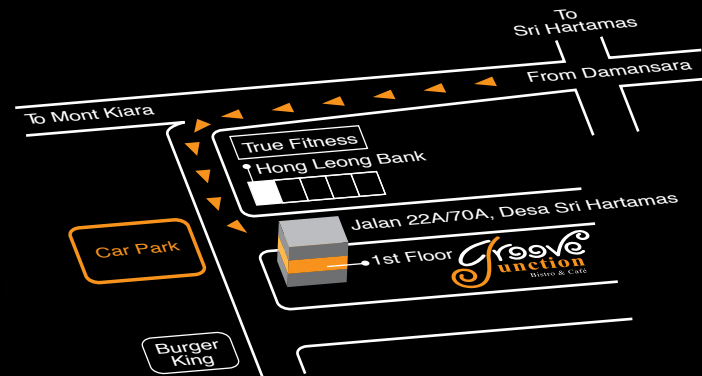

## Groove Junction Bistro & Cafe

1-1, Jalan 22A/70A, Desa Sri Hartamas,  
50480 Kuala Lumpur, Malaysia.  
Tel: +603 - 6201 8990 Fax: +603 - 6201 7990

For updates on performances visit

[www.groove-junctionKL.com](http://www.groove-junctionKL.com)

## The Groove in Town

Relax, unwind and hang out at Groove Junction. A refreshing place for gastronomic pleasures overlooking Mont'Kiara. Cigars, jazz, wine: a tasty trio of luxurious pastimes all at Groove Junction.

The bistro is uniquely designed to a romantic ambience. The place sees L.I.V.E bands at night with a slant towards ad-lib soul-soothing sounds of jazz. Groove Junction is an international circuit and the perfect one-stop where great food, drinks, atmosphere and service are combined to ensure satisfaction.

# Ambience

Groove Junction serves palatable Western and Fusion tapas coupled with exhilarating drinks

Located in Desa Sri Hartamas, Groove Junction is a place that immediately strikes one as an unpretentious hangout that brings the element of great music and good food together. Cigars, jazz, wine: a tasty trio of luxurious pastimes all at Groove Junction.